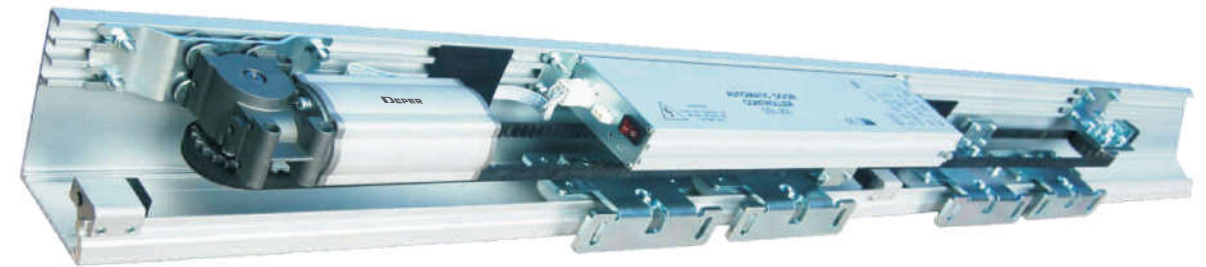

SLIDING AUTO-DOOR DSL-200/200L

TECHNICAL DATA

Door configuration: single leaf ,double leaf

Door leaf weight limit: : 1×150kgs, 2×120kgs

Clean open width: 600–1800mm, 1000–3000mm

Power supply: AC 220V±10%, 50/60HZ 2A

AC 110V±10%, 50/60HZ 2A

Power consumption: 65W

Opening speed: 200–500mm/s (adjustable)

Closing speed: 200–500mm/s (adjustable)

Hold-open time: 0–9S

Manual force: <30N, <40N

Environment temperature: -20°C~+50°C